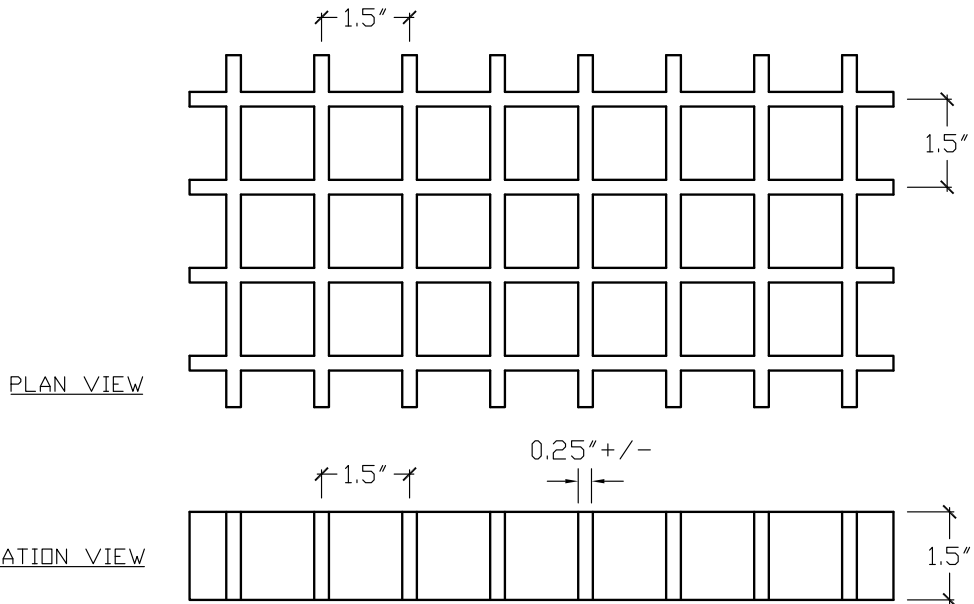

FRP GRATING  
1-1/2" SQUARE PATTERN  
1-1/2" THICK

PATTERN	THICKNESS	WIDTH	LENGTH
1-1/2" SQUARE	1-1/2"	4'	8'

Information appearing in this literature is provided as a guide for the use and application of the products being offered. It is not and does not represent a specific warranty or guarantee of the product or its performance. It is the user's responsibility to determine the suitability of this product for a specific application.