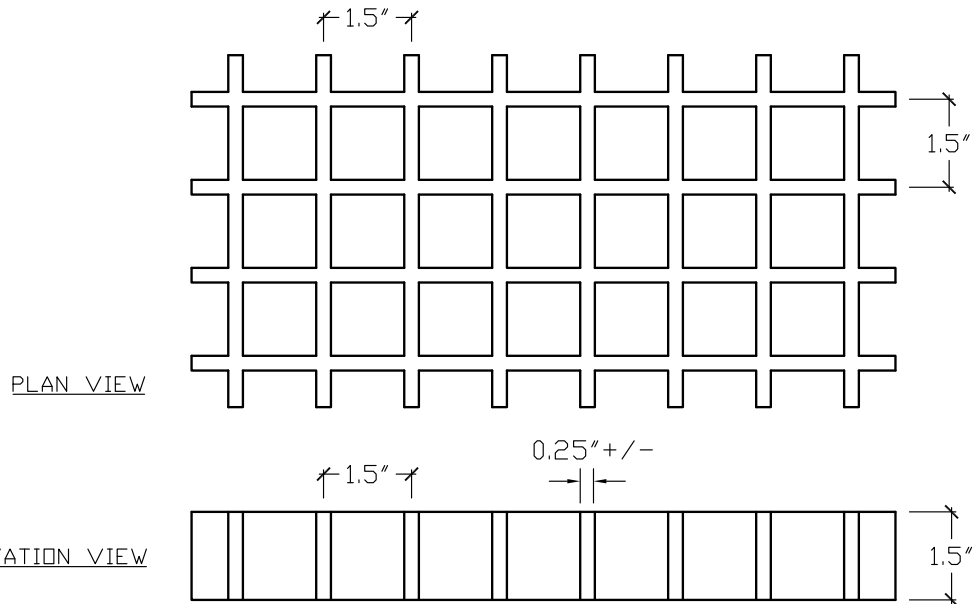

FRP GRATING  
 1-1/2" SQUARE PATTERN  
 1-1/2" THICK

PATTERN	THICKNESS	WIDTH	LENGTH
1-1/2" SQUARE	1-1/2"	4'	12'

Information appearing in this literature is provided as a guide for the use and application of the products being offered. It is not and does not represent a specific warranty or guarantee of the product or its performance. It is the user's responsibility to determine the suitability of this product for a specific application.