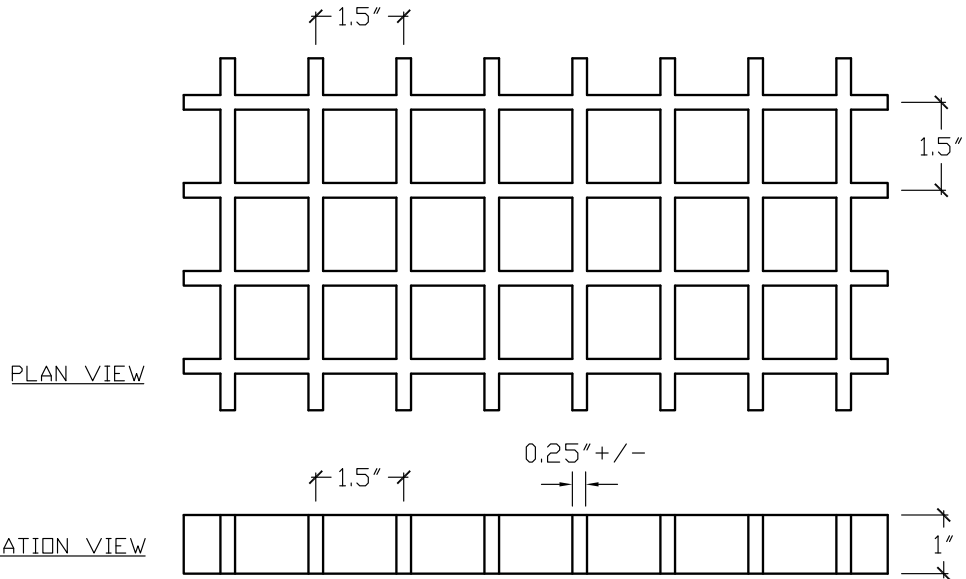

FRP GRATING
1-1/2" SQUARE PATTERN
1" THICK

PATTERN	THICKNESS	WIDTH	LENGTH
1-1/2" SQUARE	1"	3'	10'

Information appearing in this literature is provided as a guide for the use and application of the products being offered. It is not and does not represent a specific warranty or guarantee of the product or its performance. It is the user's responsibility to determine the suitability of this product for a specific application.